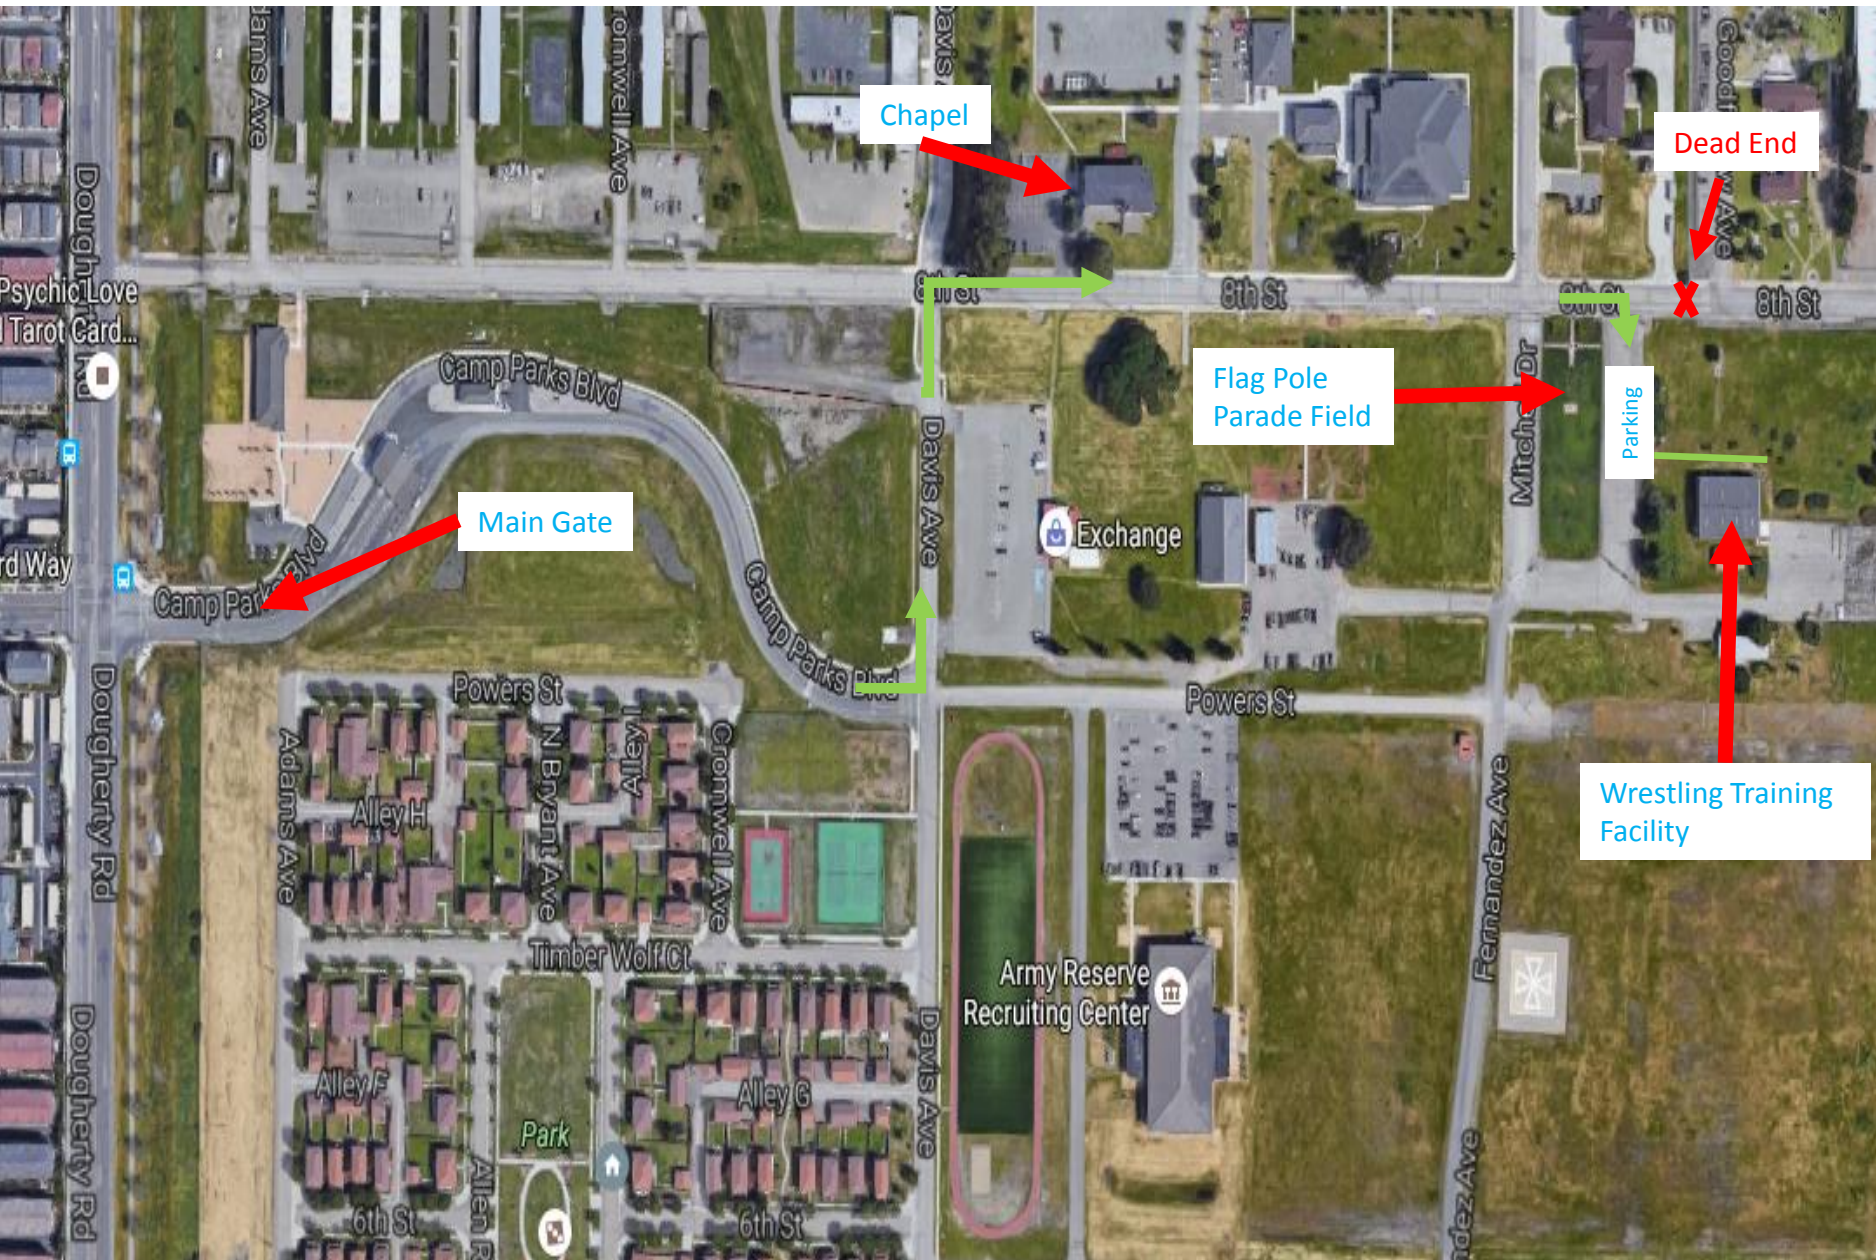

# Directions to Camp Parks Wrestling Training Facility

- Go straight thru gate to first Stop sign
- Turn Left on Davis Av
- Turn Right on 8th St
- Turn Right just past the parade field; last right before dead end
- Go straight in to parking area
- Big warehouse just to the East of parking is the Wrestling Training Facility
- Use stairs and concrete path on the North side of Facility to access the front doors